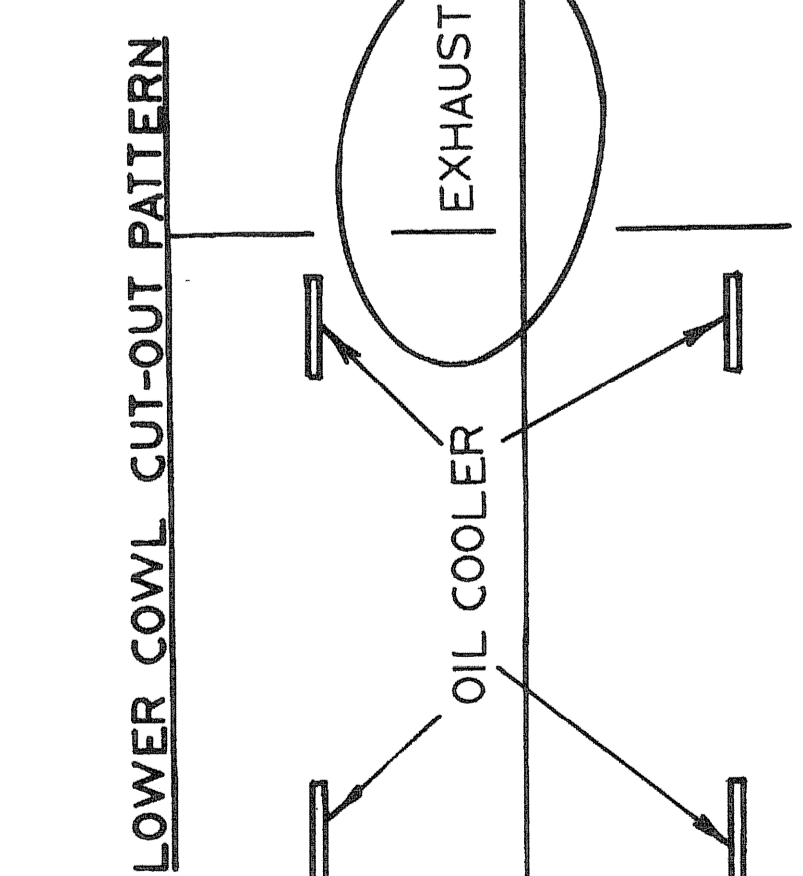

STATIC DISPLAY PROP AND SPINNER SHOWN.
FLY WITH APC 16x8 PROP AND TRU TURN 2732-BH20 SPINNER.

LOWER COWL CUT-OUT PATTERN

FRONT VIEW

TOP VIEW

WINDSCREEN PATTERN

FOLD

GUN BARREL CUT-OUT PATTERN

WINDSCREEN PATTERN